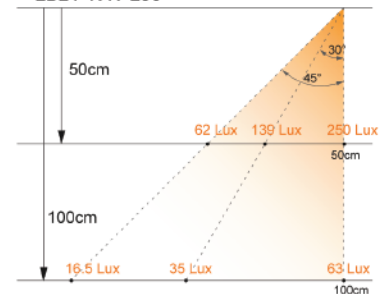

Notes: 1. All dimension units are millimeters.
2. All dimension tolerance is ± 1 mm unless otherwise noted

APPLICATION::

- Cabinets, cosmetic counter and jewelry display case lighting source
- Indoor and outdoor decoration lighting source, like hotels, restaurants, etc
- Other lighting projects

TECHNICAL PARAMETER::

Item No.	Color temperature (K)	Operating voltage (V)	Current (mA)	Wattage (w)	View Angle	Luminous flux (Lm)		LED Qty (pcs)
						min	max	
ALTH 5050-BAR-U	6000-6500	12	≤ 960	11.52	120°	865	960	48

Illumination Chart

LB21, 3.3W/ft, Epi-star
LB21-DW-L30

LB21-NW-L30

LB21-WW-L30

* L15=0.5×L30; L60=1.65×L30; L90=2.15×L30; L120=2.25×L30 @50cm

* L15=0.5×L30; L60=1.85×L30; L90=2.70×L30; L120=3.5×L30 @1M