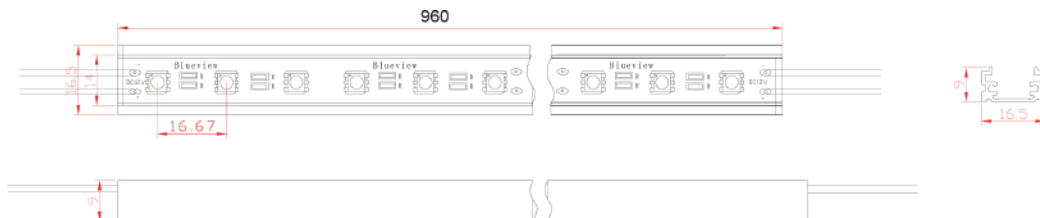

ALTH

5050-BAR-U

DECODEL
PAR Luminaire

SPECIFICATION SHEET

PROJECT NAME / No:

TYPE: _____ QTY: _____

ALTH
5050-BAR-U

STRUCTURES DIMENSIONS::

Notes: 1. All dimension units are millimeters.
2. All dimension tolerance is ± 1 mm unless otherwise noted

APPLICATION::

- Cabinets, cosmetic counter and jewelry display case lighting source
- Indoor and outdoor decoration lighting source, like hotels, restaurants, etc
- Other lighting projects

DECODEL
PAR Luminaire

Toll Free 1 888-653-3533 - Tel. 514 448-1574
OFFICE AND SHOWROOM
6068 Metropolitain East, Montreal (Québec) H1S 1A9

ALTH
5050-BAR-U

FEATURES::

- Available in different LED types. SMD, Super Flux, Round LED, etc.
- U shape aluminum profile, excellent heat diffusion
- Fixing clips provided for easy installation
- Input voltage: 12V DC
- LED quantity each piece: 48pcs
- Length available at 960mm. Customization available

TECHNICAL PARAMETER::

Item No.	Color temperature (K)	Operating voltage (V)	Current (mA)	Wattage (w)	View Angle	Luminous flux (Lm)		LED Qty (pcs)
						min	max	
ALTH 5050-BAR-U	6000-6500	12	≤ 960	11.52	120°	865	960	48