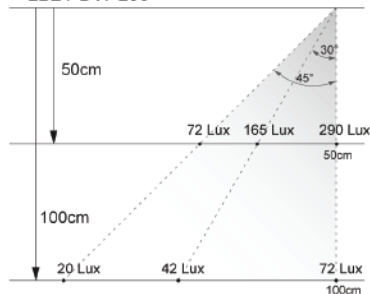

Notes: 1. All dimension units are millimeters.
2. All dimension tolerance is ± 1 mm unless otherwise noted

APPLICATION::

- Cabinets, cosmetic counter and jewelry display case lighting source
- Indoor and outdoor decoration lighting source, like hotels, restaurants, etc
- Other lighting projects

TECHNICAL PARAMETER::

Item No.	Color temperature (K)	Operating voltage (V)	Current (mA)	Wattage (w)	View Angle	Luminous flux (Lm)		LED Qty (pcs)
						min	max	
ALTH 5050-BAR-U	6000-6500	12	≤ 960	11.52	120°	865	960	48

Illumination Chart

LB21, 3.3W/ft, Epi-star
LB21-DW-L30

LB21-NW-L30

LB21-WW-L30

* L15=0.5×L30; L60=1.65×L30; L90=2.15×L30; L120=2.25×L30 @50cm

* L15=0.5×L30; L60=1.85×L30; L90=2.70×L30; L120=3.5×L30 @1M