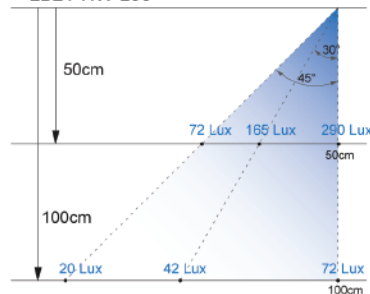

Notes: 1. All dimension units are millimeters.
2. All dimension tolerance is ± 1 mm unless otherwise noted

APPLICATION::

- Cabinets, cosmetic counter and jewelry display case lighting source
- Indoor and outdoor decoration lighting source, like hotels, restaurants, etc
- Other lighting projects

TECHNICAL PARAMETER::

Item No.	Color temperature (K)	Operating voltage (V)	Current (mA)	Wattage (w)	View Angle	Luminous flux (Lm)		LED Qty (pcs)
						min	max	
ALTH 5050-BAR-U	6000-6500	12	≤ 960	11.52	120°	865	960	48

Illumination Chart

LB21, 3.3W/ft, Epi-star
LB21-DW-L30

LB21-NW-L30

LB21-WW-L30

* L15=0.5×L30; L60=1.65×L30; L90=2.15×L30; L120=2.25×L30 @50cm

* L15=0.5×L30; L60=1.85×L30; L90=2.70×L30; L120=3.5×L30 @1M